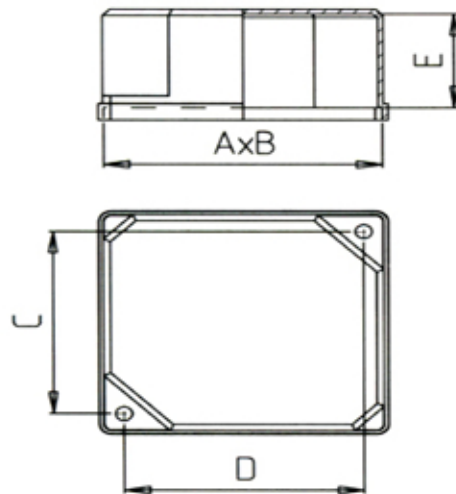

### COVERS FOR MOTOR TERMINAL BOARD WITH CORE HITCHES C series

Type	A	B	C	D	E
CP 71/VP	75	70	60	65	24
CP 90/VP	83	83	70	70	28